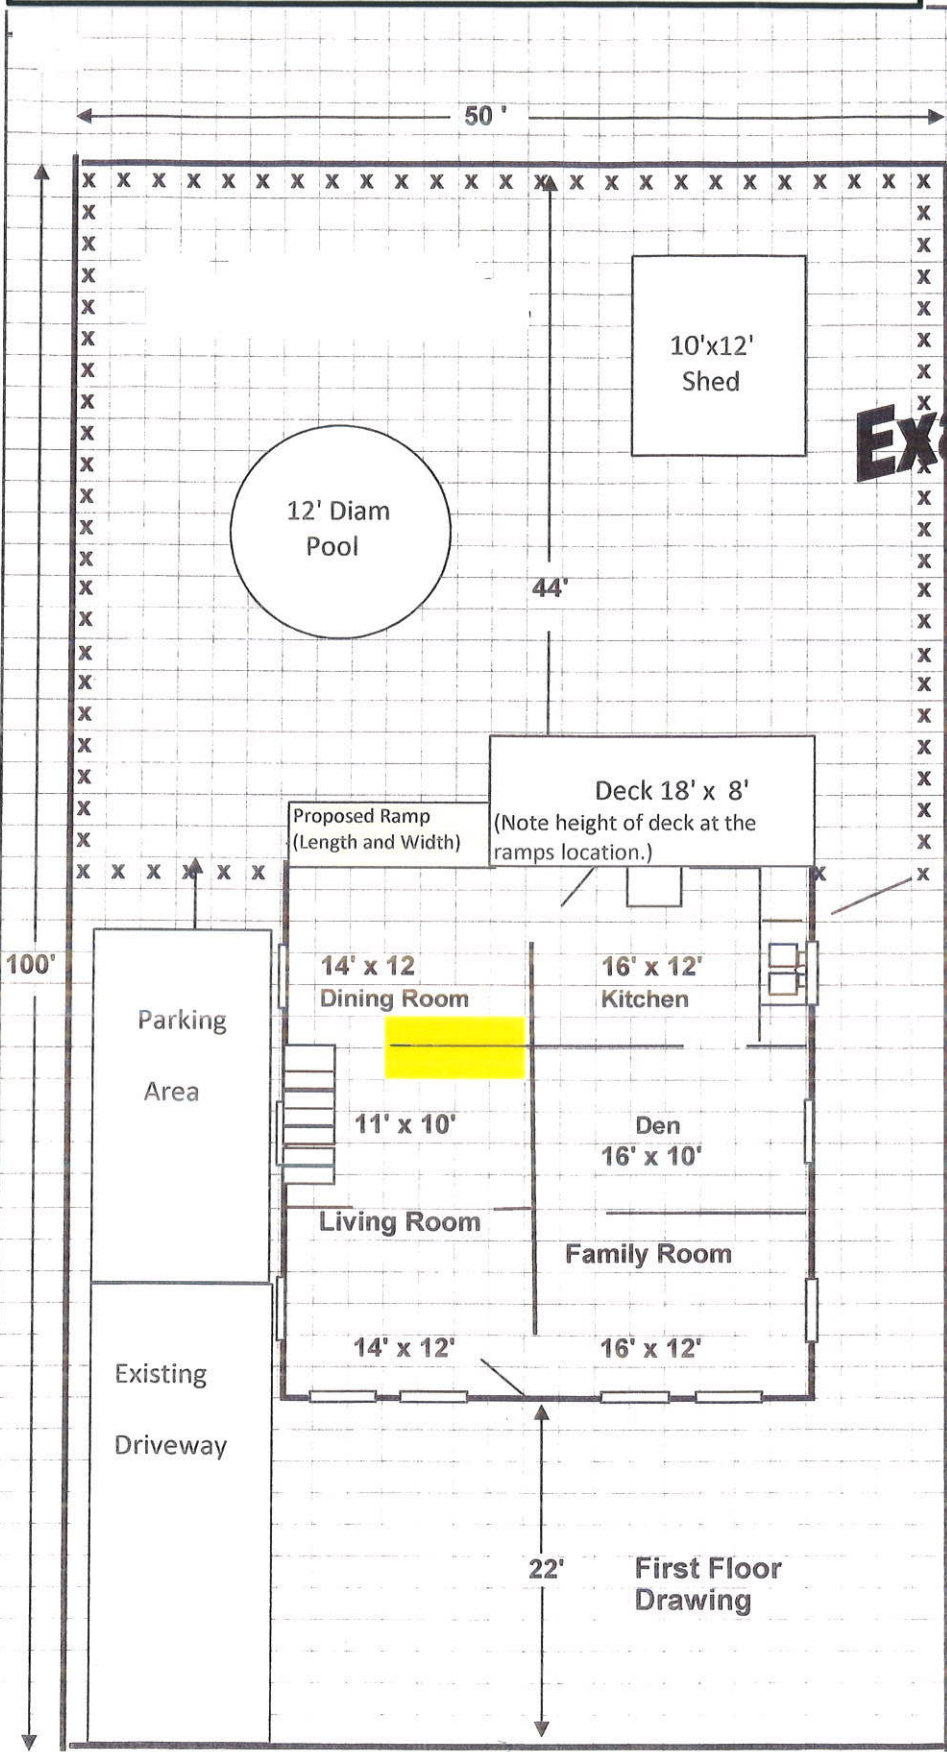

Sample Site Plan – RB Residential Alteration

Example Only

LEGEND

□ Equals 2 feet

— Windows

Dwelling Measures: 30' x 34'

■ Removing wall to enlarge Dining Room

Second Floor is the same dimension; however, there will be no alterations to this area.

No Name Address